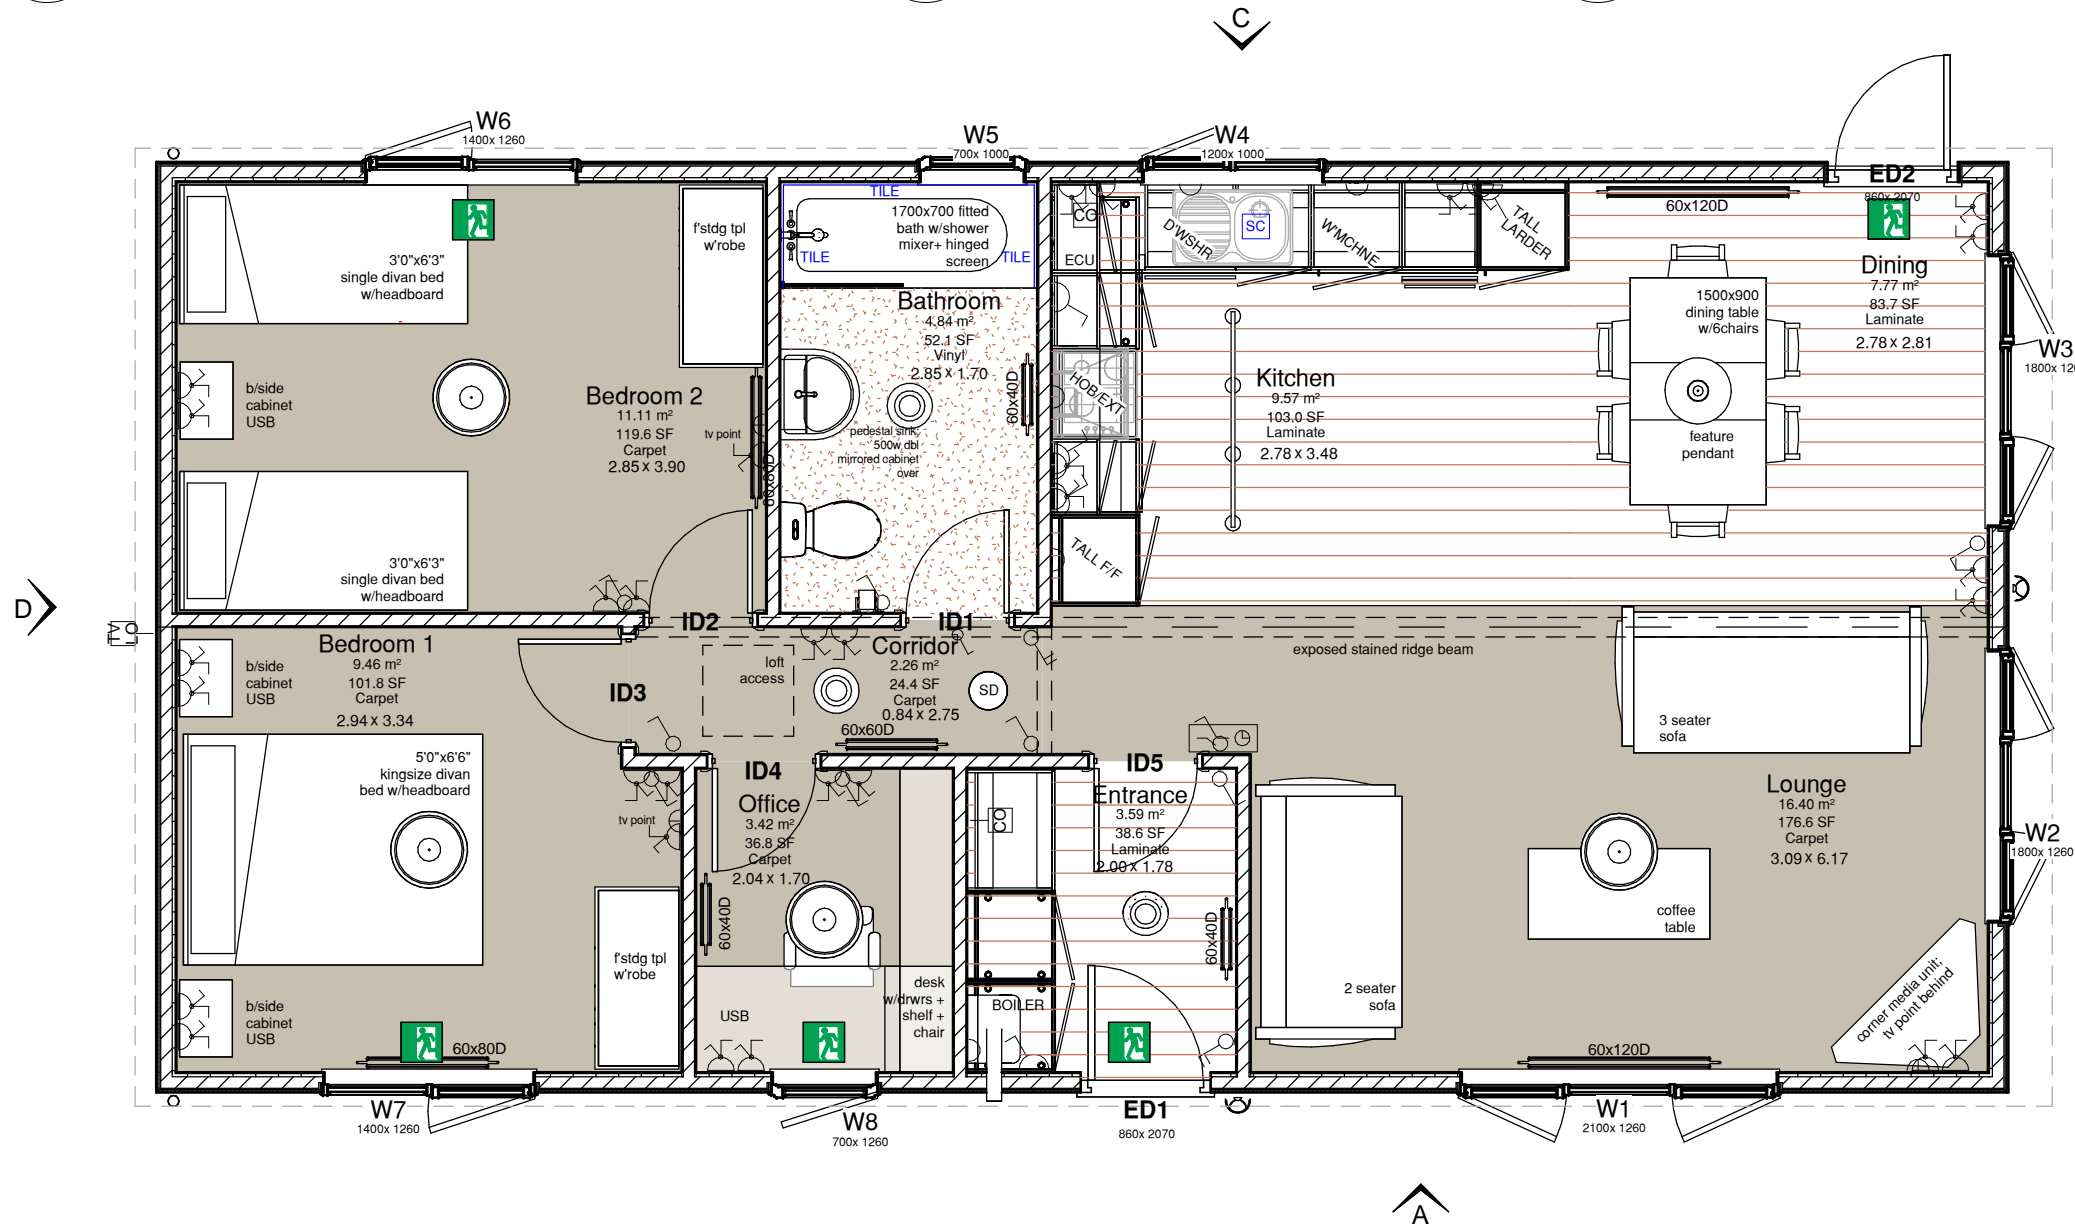

3 Side A
1 : 120

2 Side B
1 : 120

4 Side C
1 : 120

5 Side D
1 : 120

VISUAL SCALE 1:50 @ A3

NOTES		
Rev	Description	Date
A	W2/W3 type changed; mirrored left to right	14.11.16

DESIGNED IN ACCORDANCE WITH BS3632 : 2015

Legend	
	CO Detector
	Socket
	Isolator Switch
	TV Coax Cable
	Thermostat
	Shaver Socket
	Extractor Switch
	Light Switch
	Stop Cock
	Emergency Exit

Sheet Title General Arrangement		Client LLEWENI
Model Verity 2 bed (40' x 20')		Date Drawn 09.11.16
Overall External Dimensions LxWxH (mm) 12250 x 6154 x 3966		Drawn JP
Client Approved [print name & sign]		Checked SG
		Cladding CANEXEL
		Roofing METROTILE
		Chassis No

Drawing Ref. VT010 40 20 2B 01		
Issue DRAFT	Rev A	Sheet No. P01
Chassis Size Nearside 12192 x 3048	Chassis Size Offside 12192 x 3048	Chassis Finish PAINTED COATED