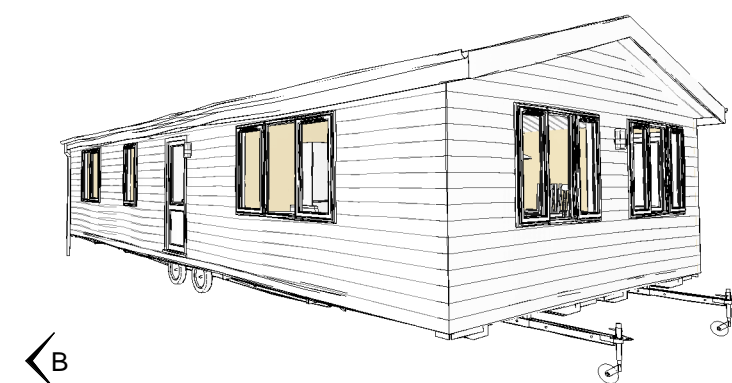

3 Side A
1 : 120

2 Side B
1 : 120

4 Side C
1 : 120

5 Side D
1 : 120

VISUAL SCALE 1:50 @ A3

NOTES		
Rev	Description	Date
A	W2/W3 type changed; mirrored left to right	14.11.16

DESIGNED IN ACCORDANCE WITH BS3632 : 2015

Legend	
	CO Detector
	Socket
	Isolator Switch
	TV Coax Cable
	Thermostat
	Shaver Socket
	Extractor Switch
	Light Switch
	Stop Cock
	Emergency Exit

Sheet Title General Arrangement		Client LLEWENI
Model Verity 2 bed (40' x 20')		Date Drawn 09.11.16
Overall External Dimensions LxWxH (mm) 12250 x 6154 x 3966		Drawn JP
Client Approved [print name & sign]		Checked SG
		Cladding CANEXEL
		Roofing METROTILE
		Chassis No

Drawing Ref. VT010 40 20 2B 01		
Issue DRAFT	Rev A	Sheet No. P01
Chassis Size Nearside 12192 x 3048	Chassis Size Offside 12192 x 3048	Chassis Finish PAINTED COATED